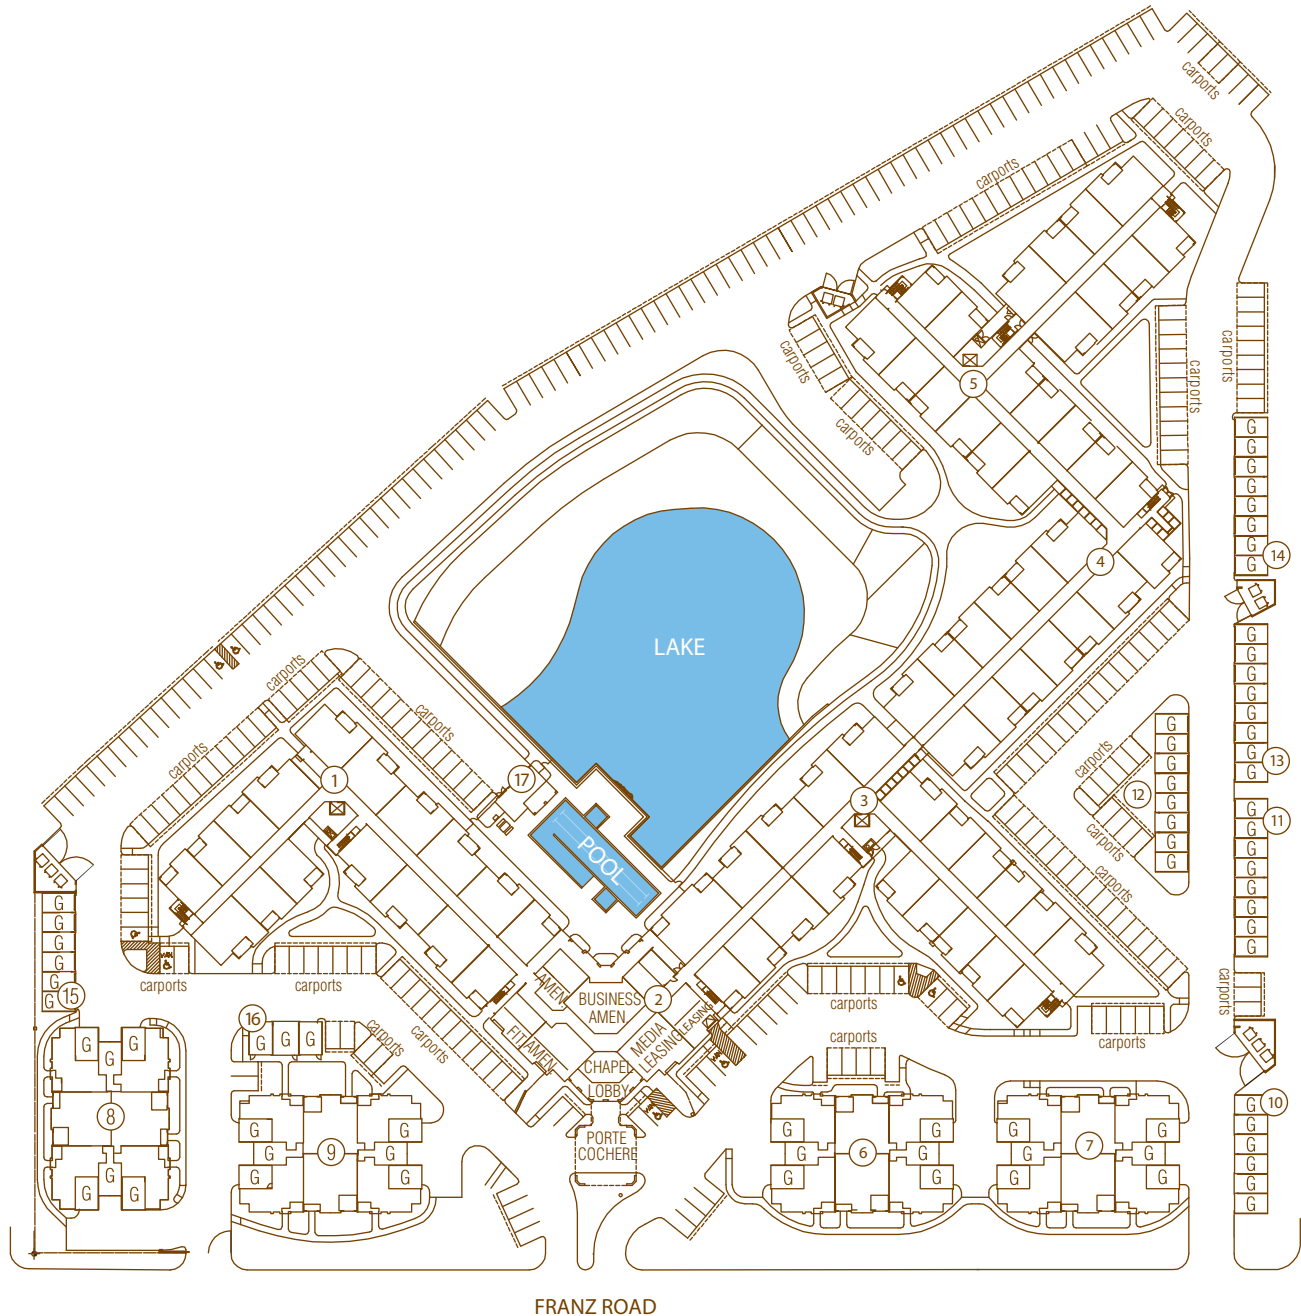

THE GRAND PARKWAY

FRANZ ROAD

Site Plan

22777 Franz Road Katy, Texas 77449 {281} 395-0555 grandparkway@blazerrealestate.com